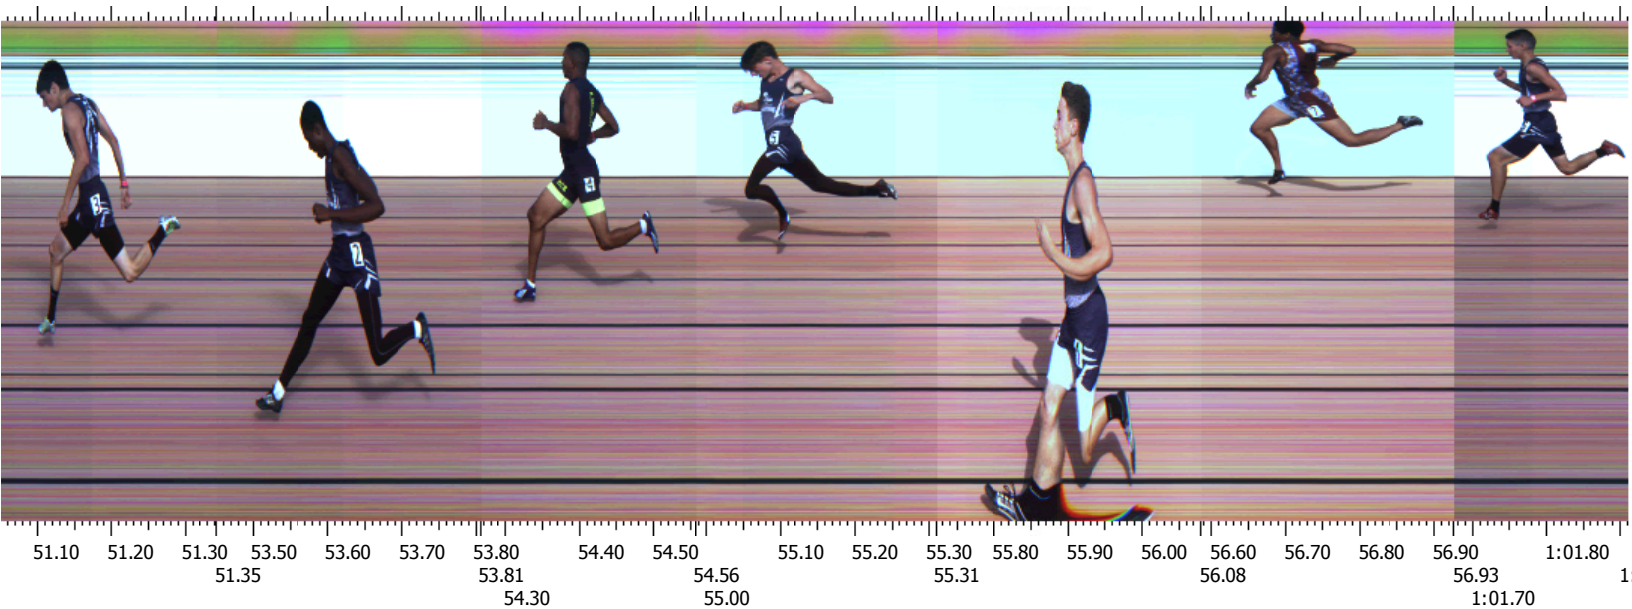

# Boys 400 Meter Dash 15-16 Division (156-1-1)

Finish - Camera 1

Start: 7/17/2015 9:24:32.60

Place	Id	Lane	First Name	Last Name	Affiliation	License	Time	Delta Time
1	0	3	John	Doe	Potomac Valley		51.144	51.144
2	0	2	Jim	Doe	So Cal		53.602	2.458
3	0	4	Larry	Doe	Athena TF		54.376	0.774
4	0	5	Rick	Doe	Waterloo TC		55.074	0.698
5	0	1	Desmond	Doe	Waterloo TC		55.890	0.816
6	0	7	Jeff	Doe	Waterloo TC		56.676	0.786
7	0	6	Terry	Doe	Southwest Sprin		1:01.762	5.086